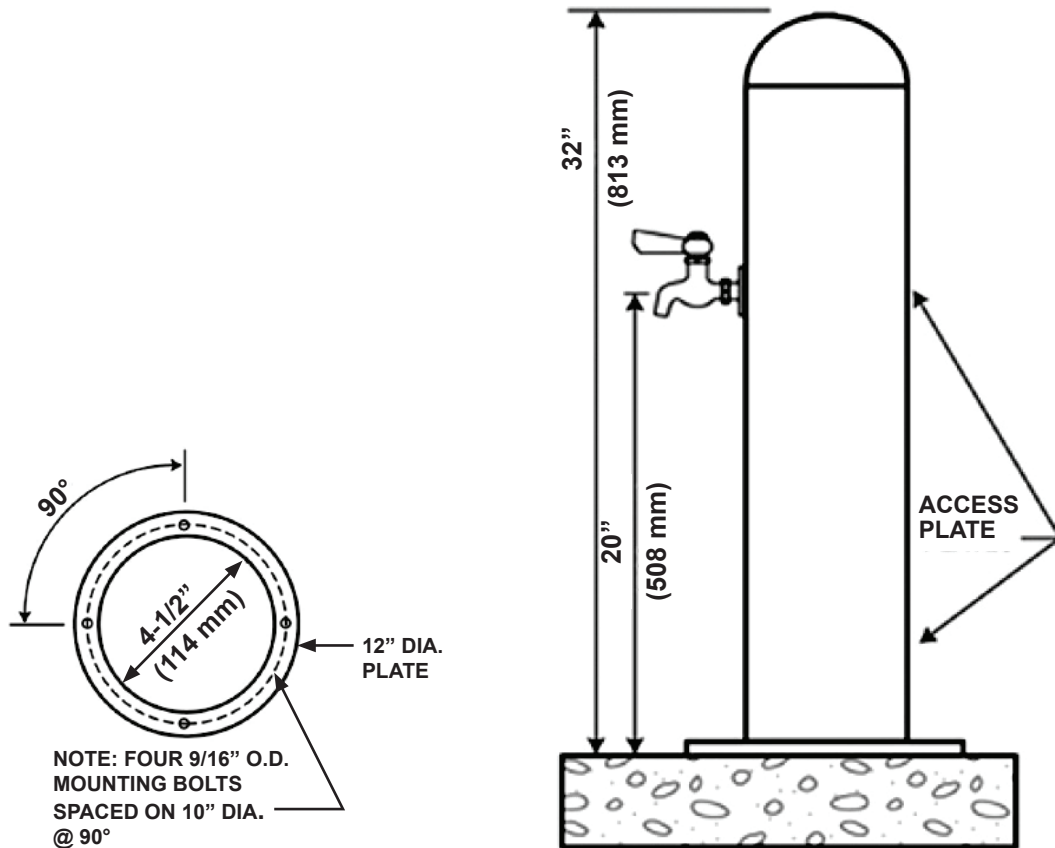

## FEATURES

- All steel heavy-duty construction with welded and ground joints for a clean and tidy appearance
- Vandal resistant access plates for security and simple future maintenance
- Self closing, chrome plated lever handle with a flow rate of 3.0-3.5 GPM
- Anchor installed mounting plate comes standard, optional ground installed mounting plate (SMP-6) available as an option for installation assistance
- All flow paths are lead-free with reinforced stainless-steel tubing that comply with NSF-61 standards.
- In-line mesh screen Y strainer
- 1/2" Inlet stop valve for simple future maintenance.
- 1 1/4" IPS waste pipes included on each shower tower.
- Standard Sky Blue finish with optional colors available
- Custom color orders are non-cancellable and non-returnable

## ROUGH-IN DIMENSIONS

These rough-in dimensions may vary 1/2" (13 mm) plus or minus

**P-7000-31-XX** 32"H x 4-1/2"Dia

---