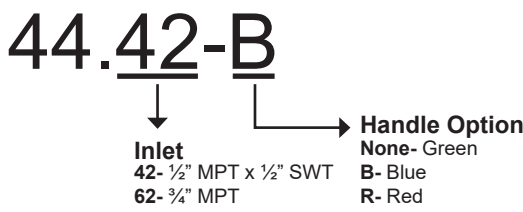

44 Series Brass Hose Bibbs

FEATURES

- Cast red brass construction to prevent dezincification
- Solid brass operating stem
- Large unobstructed waterways for greater flow rates
- Cast metal handle assembly with brass mounting screw
- Green standard handle with red or blue options
- Packing nut design for years of reliable life
- EPDM smooth turn packing
- Male pipe thread inlet connections
- 3/4" garden hose connection outlet
- Solid brass fast-travel stem with ACME threads
- Each valve individually tested

ORDERING