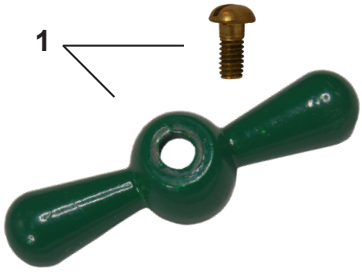

# 44 Series Brass Hose Bibbs

*Mansfield Style 44 Series*

## FEATURES

- Cast red brass construction to prevent dezincification
- Solid brass operating stem
- Large unobstructed waterways for greater flow rates
- Cast metal handle assembly with brass mounting screw
- Green standard handle with red or blue options
- Packing nut design for years of reliable life
- EPDM smooth turn packing
- Male pipe thread inlet connections
- 3/4" garden hose connection outlet
- Solid brass fast-travel stem with ACME threads
- Each valve individually tested

## 44 SERIES REPLACEMENT PARTS

ID	Part No.	Description
1	630-0046	Handle and Screw Kit
2	310-3024	Packing Nut
3	336-3006	Packing Only
4	310-3017	Valve Stem Cap
5	936-3003	O-Ring
6	310-3019	Stem Body
7	630-0047	Bibb Washer and Screw Kit
8	231-3101	Stem Assembly Complete
	630-0044	Service Kit for Hose Bibbs, Contains: 1, 3, 7