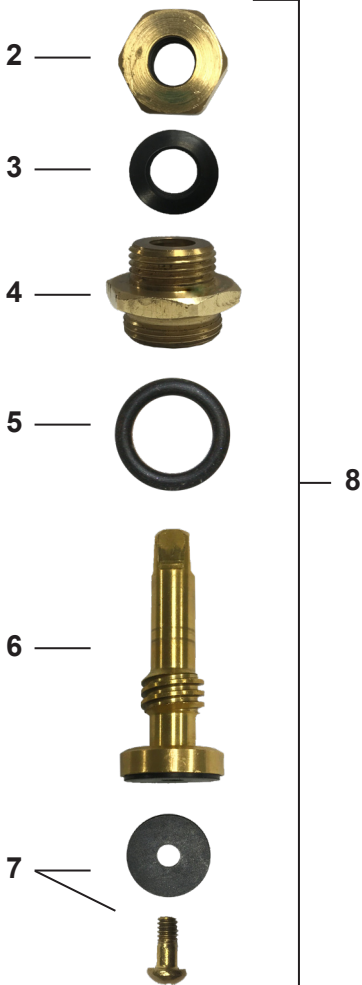

# 44 Series Brass Hose Bibbs

*Mansfield Style 44 Series*

## FEATURES

- Cast red brass construction to prevent dezincification
- Solid brass operating stem
- Large unobstructed waterways for greater flow rates
- Cast metal handle assembly with brass mounting screw
- Green standard handle with red or blue options
- Packing nut design for years of reliable life
- EPDM smooth turn packing
- Male pipe thread inlet connections
- 3/4" garden hose connection outlet
- Solid brass fast-travel stem with ACME threads
- Each valve individually tested

## 44 SERIES REPLACEMENT PARTS

ID	Part No.	Description
1	630-0046	Handle and Screw Kit
2	310-3024	Packing Nut
3	336-3006	Packing Only
4	310-3017	Valve Stem Cap
5	936-3003	O-Ring
6	310-3019	Stem Body
7	630-0047	Bibb Washer and Screw Kit
8	231-3101	Stem Assembly Complete
	630-0044	Service Kit for Hose Bibbs, Contains: 1, 3, 7