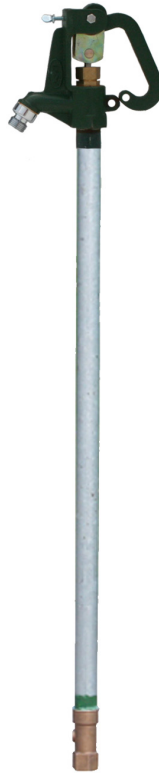

4515 East 139th Street
 Grandview, MO 64030
 800-362-9055
 Fax 800-362-1463
 www.PRIER.com

P-260 Freezeless Ground Hydrant

Application

close-up view

- **Freezeless**
- **Self Draining**
- **Variable Flow**
- **Lockable**
- **ASSE 1052 Backflow Preventor**
- **Triple Seal Stopper**
- **Patent Pending**

Prier's P-260 ground hydrant provides a year around source of water to areas subject to freezing temperatures. The P-260 is unique to the industry in that it allows air in the stem cap for self-draining with the ASSE 1052 vacuum breaker. This patent pending brass stem cap design also allows the stem to be removed and a stopper replaced without removing the cast iron head of the hydrant, significantly simplifying the maintenance of this type of product.

Features

- Maintained at ground level *without* removing cast iron head
- Heavy duty cast iron head & lever handle
- Available in 8 standard lengths, longer lengths by request
- ASSE 1052 backflow preventor
- Stainless steel upper rod for long wear life
- Oversized handle for easy operation even with gloved hands
- Heavy duty galvanized steel pipe body and operating stem
- Optional brass pipe & operating rod for harsh water characteristics
- 3/4" FPT inlet connection
- Solid brass garden hose adapter
- Triple seal stopper for long wear life
- Lockable operating handle
- Bucket hook on spout
- Self-lubricating EPDM Seals
- Multi-pass seat for high flow rates
- Made in the USA