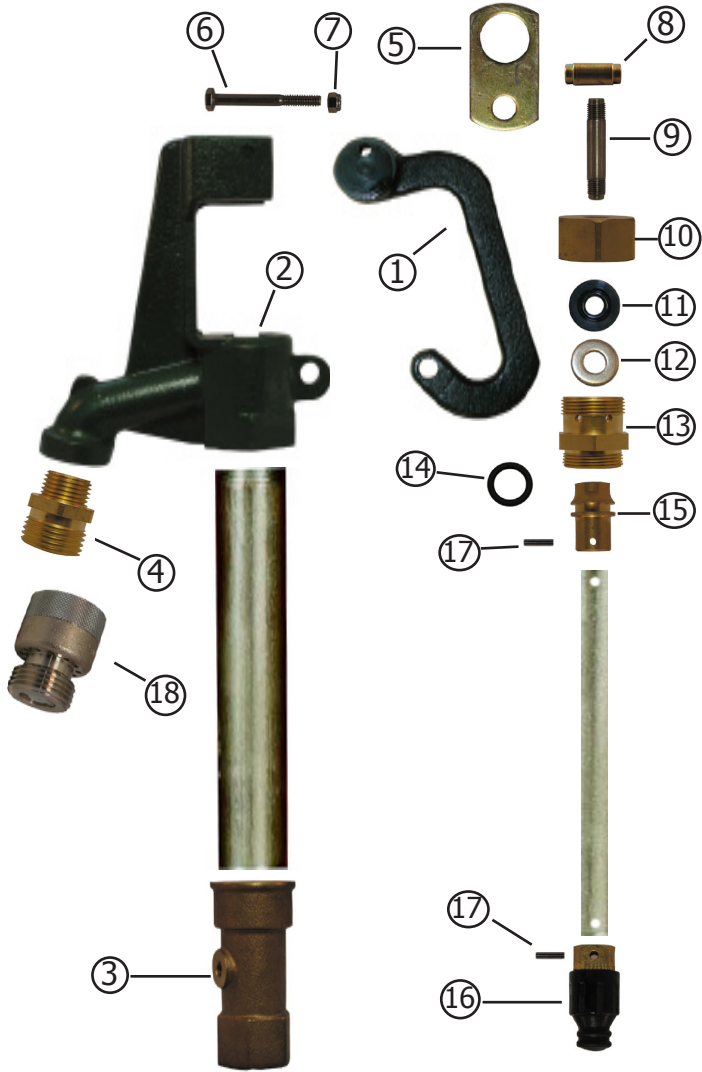

Features

- Maintained at ground level *without* removing cast iron head
- Heavy duty cast iron head & lever handle
- Available in 8 standard lengths, longer lengths by request
- ASSE 1052 backflow preventor
- Stainless steel upper rod for long wear life
- Oversized handle for easy operation even with gloved hands
- Heavy duty galvanized steel pipe body and operating stem
- Optional brass pipe & operating rod for harsh water characteristics
- 3/4" FPT inlet connection
- Solid brass garden hose adapter
- Triple seal stopper for long wear life
- Lockable operating handle
- Bucket hook on spout
- Self-lubricating EPDM Seals
- Multi-pass seat for high flow rates
- Made in the USA

Ordering

P-260-3

Bury Depth	
1- 1'	Bury Depth, 44" OAL
2- 2'	Bury Depth, 56" OAL
3- 3'	Bury Depth, 68" OAL
4- 4'	Bury Depth, 80" OAL
5- 5'	Bury Depth, 92" OAL
6- 6'	Bury Depth, 104" OAL
7- 7'	Bury Depth, 116" OAL
8- 8'	Bury Depth, 128" OAL

4515 East 139th Street
 Grandview, MO 64030
 800-362-9055
 Fax 800-362-1463

P-260

ID	Part No	Description
1	301-7003	Handle, Cast Iron
2	301-7001	Hydrant Head, Cast Iron
3	300-7001	Seat, Casted Brass
4	310-7004	Hose Adapter- Brass
5	304-7001	Draw Straps- 2 Required
6	314-0008	Stainless Steel Handle Bolt
7	314-0009	Stainless Steel Nylon Hex Nut
8	314-7001	Connector Nut-adjustable
9	314-7002	Upper Rod- Stainless Steel
10	310-7005	Valve Stem Cap- Brass
11	336-0008	Packing- EPDM
12	324-1003	Washer- Stainless Steel
13	310-7003	Seal Adapter- Brass
14	336-0001	O-Ring- EPDM
15	310-7001	Seal Sleeve- Brass
16	399-7001	Stopper- EPDM over Brass
17	324-0004	Spring Pin- stainless
18	P-004CP	ASSE 1052 Double Check Vacuum Breaker
	P-260KT-802	Stopper Repair Kit, contains 14, 16, 17
	P-260KT-807	Overhaul Kit, contains 5 (2ea), 8, 10, 11, 12, 14, 16, 17 (2ea)