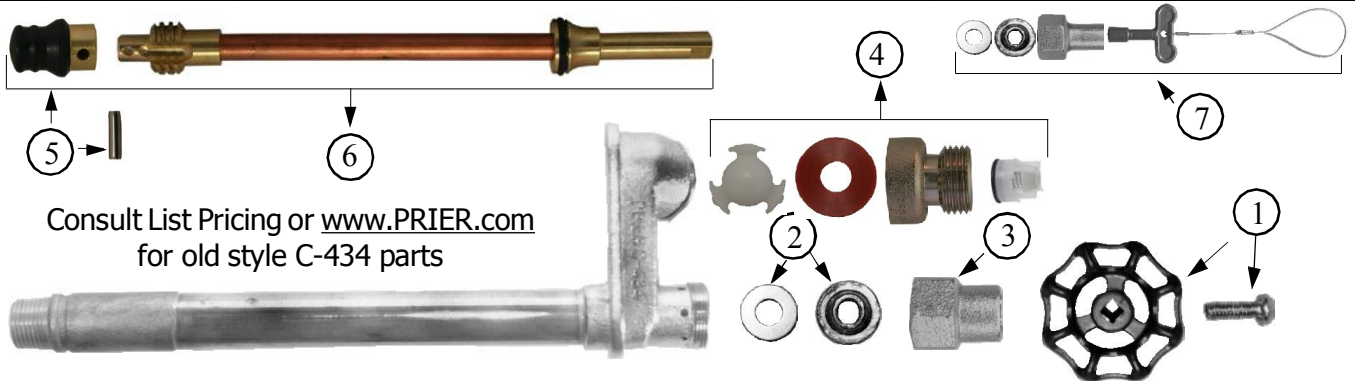

ID	Part Number	Description	ID	Part Number	Description
1	C-134KT-805	Operating Handle & Screw Kit	6	231-0406	Stem for 6" C-434/534 ~8.75" OAL
2	C-134KT-803	Stem Packing & Washer Kit		231-0408	Stem for 8" C-434/534 ~10.75" OAL
3	300-1011	Valve Stem Cap for C-434		231-0410	Stem for 10" C-434/534 ~12.75" OAL
4	C-434KT-906	Vacuum Breaker Repair Kit		231-0412	Stem for 12" C-434/534 ~14.75" OAL
5	C-434KT-902	Stopper & Pin Kit (with tool)		231-0414	Stem for 14" C-434/534 ~16.75" OAL
1-5	C-434KT-907	Overhaul Kit for C-434		231-0418	Stem for 18" C-434/534 ~20.75" OAL
6	231-04CC	Stem for CC C-434/534 ~4.75" OAL		231-0424	Stem for 24" C-434/534 ~26.75" OAL
	231-0404	Stem for 4" C-434/534 ~6.75" OAL	7	C-434KT-804	Conversion Kit to Loose Key C-534