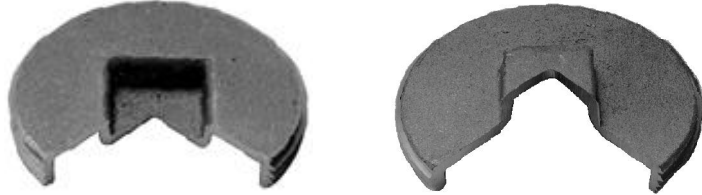

## C-200/C-201 Cast Brass Cleanout Plugs

- Cast Brass
- Precision Machined
- Available with  $\frac{1}{4}$ "-20 tapping

Ordering

Part No.	Description	Carton Qty	Carton Weight
C-200-112	Brass Cleanout Plug, Countersunk; 1 1/2"	24	6 Lbs
C-200-2	Brass Cleanout Plug, Countersunk; 2"	24	7 Lbs
C-200-212	Brass Cleanout Plug, Countersunk; 2 1/2"	24	9 Lbs
C-200-3	Brass Cleanout Plug, Countersunk; 3"	24	10 Lbs
C-200-312	Brass Cleanout Plug, Countersunk; 3 1/2"	24	12 Lbs
C-200-4	Brass Cleanout Plug, Countersunk; 4"	24	15 Lbs
C-200-5	Brass Cleanout Plug, Countersunk; 5"	24	26 Lbs
C-200-6	Brass Cleanout Plug, Countersunk; 6"	24	35 Lbs
C-201-1	Brass Plug, Raised Square Head; 1"	24	5 Lbs
C-201-114	Brass Cleanout Plug,Raised Square Head; 1 1/4"	24	5 Lbs
C-201-112	Brass Cleanout Plug, Raised Square Head; 1 1/2"	24	6 Lbs
C-201-2	Brass Cleanout Plug, Raised Square Head; 2"	24	7 Lbs
C-201-212	Brass Cleanout Plug,Raised Square Head ; 2 1/2"	24	8 Lbs
C-201-3	Brass Cleanout Plug, Raised Square Head; 3"	24	11 Lbs
C-201-312	Brass Cleanout Plug,Raised Square Head; 3 1/2"	24	13 Lbs
C-201-4	Brass Cleanout Plug, Raised Square Head; 4"	24	16 Lbs
C-201-5	Brass Cleanout Plug, Raised Square Head; 5"	24	28 Lbs
C-201-6	Brass Cleanout Plug, Raised Square Head; 6"	24	37 Lbs
C-200DR-112	Brass Cleanout Plug, Countersunk; Drilled & Tapped; 1 1/2"	24	6 Lbs
C-200DR-2	Brass Cleanout Plug, Countersunk; Drilled & Tapped; 2"	24	7 Lbs
C-200DR-212	Brass Cleanout Plug, Countersunk; Drilled & Tapped; 2 1/2"	24	9 Lbs
C-200DR-3	Brass Cleanout Plug, Countersunk; Drilled & Tapped; 3"	24	10 Lbs
C-200DR-312	Brass Cleanout Plug, Countersunk; Drilled & Tapped; 3 1/2"	24	12 Lbs
C-200DR-4	Brass Cleanout Plug, Countersunk; Drilled & Tapped; 4"	24	15 Lbs
C-200DR-5	Brass Cleanout Plug, Countersunk; Drilled & Tapped; 5"	24	26 Lbs
C-200DR-6	Brass Cleanout Plug, Countersunk; Drilled & Tapped; 6"	24	35 Lbs
C-201DR-1	Brass Plug, Raised Square Head; Drilled & Tapped; 1"	24	5 Lbs
C-201DR-114	Brass Cleanout Plug,Raised Square Head; Drilled & Tapped; 1 1/4"	24	5 Lbs
C-201DR-112	Brass Cleanout Plug, Raised Square Head; Drilled & Tapped; 1 1/2"	24	6 Lbs
C-201DR-2	Brass Cleanout Plug, Raised Square Head; Drilled & Tapped; 2"	24	7 Lbs
C-201DR-212	Brass Cleanout Plug,Raised Square Head; Drilled & Tapped; 2 1/2"	24	8 Lbs
C-201DR-3	Brass Cleanout Plug, Raised Square Head; Drilled & Tapped; 3"	24	11 Lbs
C-201DR-312	Brass Cleanout Plug,Raised Square Head; Drilled & Tapped; 3 1/2"	24	13 Lbs
C-201DR-4	Brass Cleanout Plug, Raised Square Head; Drilled & Tapped; 4"	24	16 Lbs
C-201DR-5	Brass Cleanout Plug, Raised Square Head; Drilled & Tapped; 5"	24	28 Lbs
C-201DR-6	Brass Cleanout Plug, Raised Square Head; Drilled & Tapped; 6"	24	37 Lbs