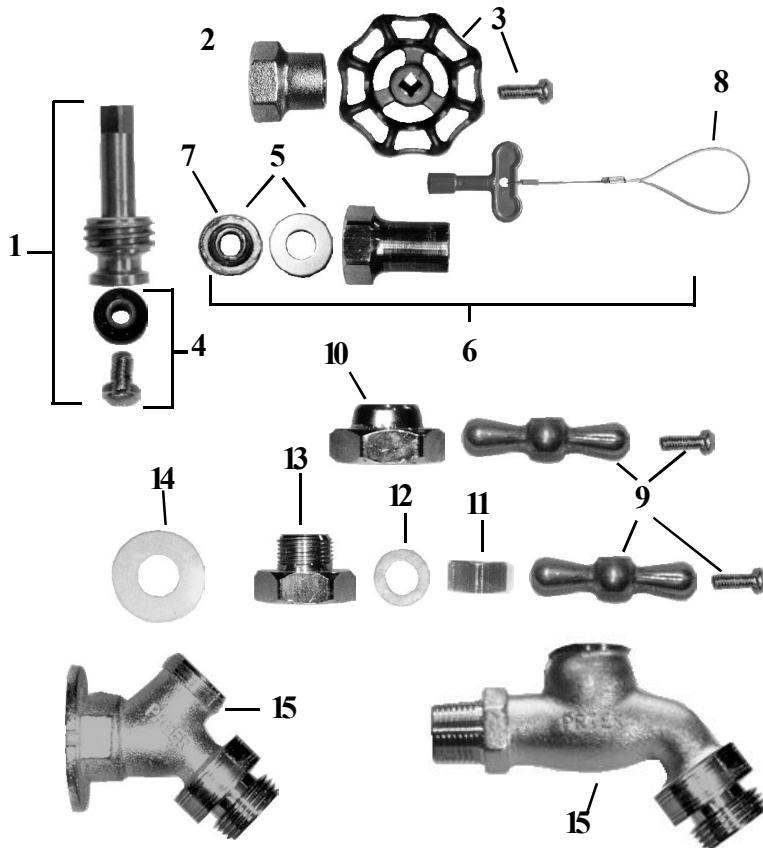

C-155/158/255/258

Parts for Anti-Siphon Angle Sill Faucets & Hose Bibbs

ID	Part No.	Description
1	231-0001	Stem Assy for 155/255/158
1	231-0002	Stem Assy for 158ST
2	300-1008	Valve Stem Cap for 155/157
3	C-134KT-805	Handle & Screw Kit
4	C-135KT-802	Seat Washer Kit 1/4" L Bev.
5	C-134KT-803	Stem Packing Kit
6	C-134KT-804	Loose Key Conversion Kit
7	390-1001	Packing Only
8	C-108KT-808	Loose Key on Lanyard
9	C-138KT-801	T-Handle Kit for C-158
10	310-1012	Packing Nut for C-158
11	310-0006	Stuffing Box for C-158ST
12	393-0001	Stuffing Box packing
13	310-0005	Packing Nut for C-158ST
14	390-0001	Packing for C-158ST
15 _a	320-0003	Brass VB Washer
15 _b	300-0026	Hose Piece for VB
15 _c	324-0001	Spring for VB
15 _d	337-0001	Stop/Release Pin for VB
15 _e	346-0002	Rubber Washer for VB
15	C-434KT-806	Complete VB Assembly