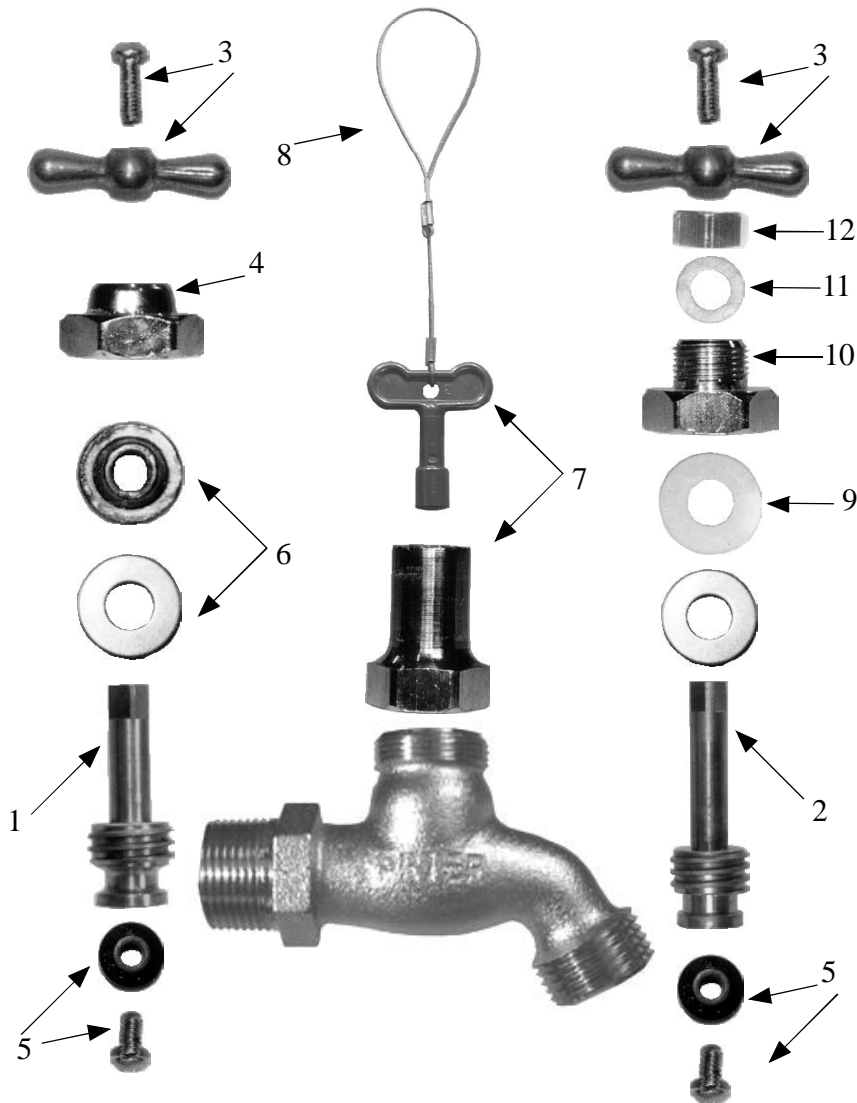

## Heavy Pattern Hose Bibbs

*C-138*

*C-138ST*

*C-238 Styles*

Application

The Prier C-138 Heavy Pattern Hose Bibbs are for installation in non-freezing areas such as basements, garages and for outdoor installations in mild climates. The Heavy Pattern design with solid brass stem assures years of reliable service with minimal maintenance. Stuffing Box design is available for additional protection.

Features

Heavy Pattern Cast Brass Construction  
 Satin Nickel Chromium finish  
 Solid Brass Operating Stem  
 Inlet available 1/2" MPT x 1/2" Female Sweat or 3/4" MPT  
 3/4" Garden Hose connection outlet  
 C-238 Shipped with Operating Key

# C-138NP.50

**Operator**  
 1-Handle  
 2-Loose Key

**Finish**  
 NP-Nickel Chrome Plated  
 ST-Nickel Chrome Plated-Stuffing Box Packing

**Inlet Size**  
 50-1/2"  
 75-3/4"

4515 East 139th Street  
 Grandview, MO 64030  
 800-362-9055  
 Fax 800-362-1463

## Parts for Hose Bibbs

No.	Part No.	Description
1,5	231-0001	Stem Assy for C-138
2,5	231-0002	Stem Assy for C-138ST
3	C-138KT-801	T-Handle & Screw
4	310-1012	Packing Nut for C-138
5	C-135KT-802	Seat Washer Replacement Kit
6	C-134KT-803	Packing Kit for C-138
6,7	C-134KT-804	Loose Key Conversion Kit
8	C-108KT-808	Loose Key on Lanyard
9	390-0001	Packing for C-138ST
10	310-0005	Packing Nut for C-138ST
11	393-0001	Stuffing Box Packing
12	310-0006	Stuffing Box for C-138ST