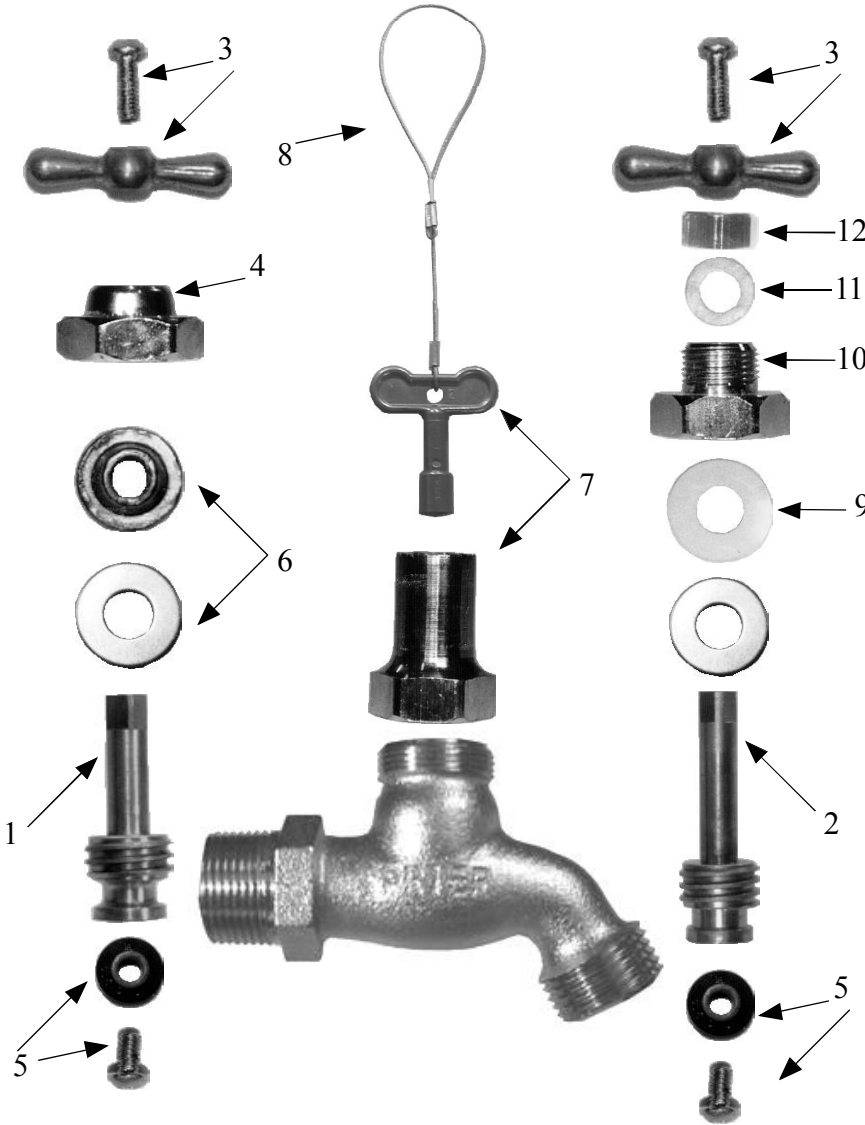

C-138

Parts for Hose Bibbs

No.	Part No.	Description
1,5	231-0001	Stem Assy for C-138
2,5	231-0002	Stem Assy for C-138ST
3	C-138KT-801	T-Handle & Screw
4	310-1012	Packing Nut for C-138
5	C-135KT-802	Seat Washer Replacement Kit
6	C-134KT-803	Packing Kit for C-138
6,7	C-134KT-804	Loose Key Conversion Kit
8	C-108KT-808	Loose Key on Lanyard
9	390-0001	Packing for C-138ST
10	310-0005	Packing Nut for C-138ST
11	393-0001	Stuffing Box Packing
12	310-0006	Stuffing Box for C-138ST