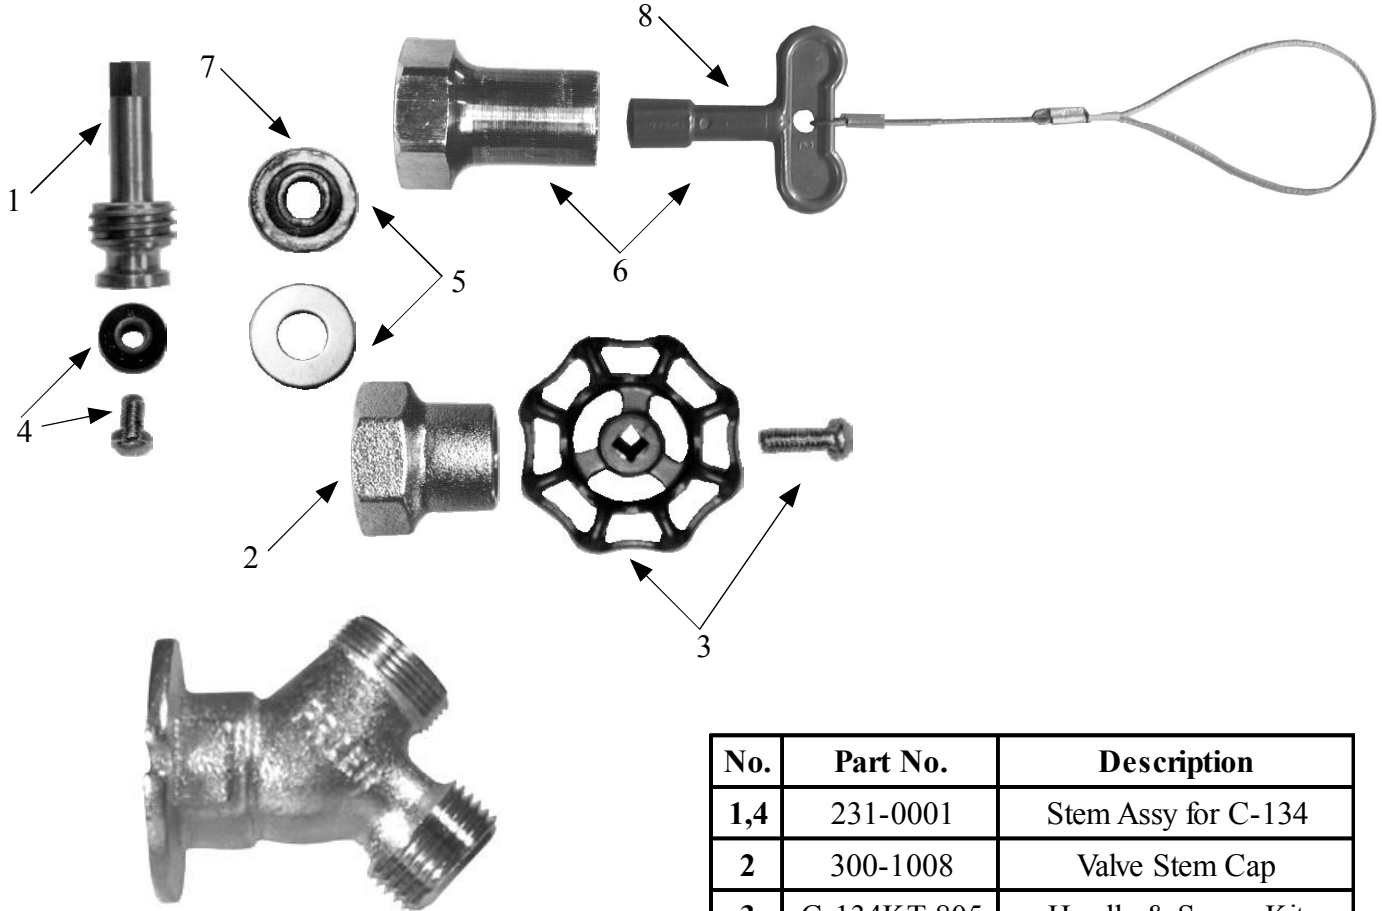

C-135/C-235 C-137/C-237

4515 East 139th Street
Grandview, MO 64030
800-362-9055
Fax 800-362-1463

Parts for Heavy Pattern Angle Sill Faucets

No.	Part No.	Description
1,4	231-0001	Stem Assy for C-134
2	300-1008	Valve Stem Cap
3	C-134KT-805	Handle & Screw Kit
4	C-135KT-802	Seat Washer Kit
5	C-134KT-803	Packing Kit
5,6	C-134KT-804	Loose Key Conversion Kit
7	390-1001	Packing Only
8	C-108KT-808	Loose Key on Lanyard