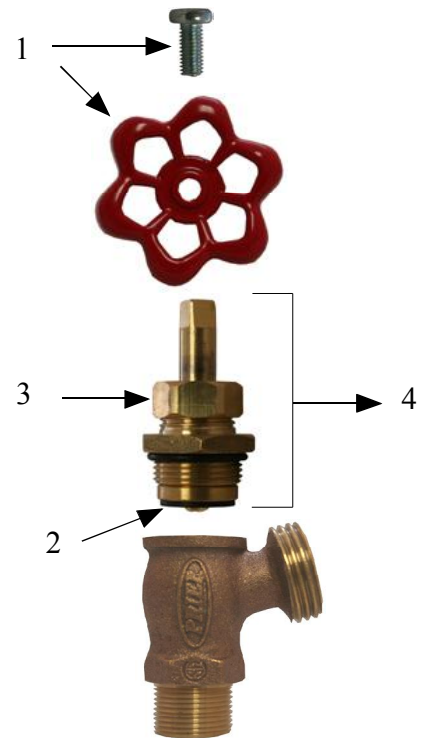

4515 East 139th Street
 Grandview, MO 64030
 (800) 362-9055
 Fax (800) 362-1463
www.PRIER.com

Heavy Pattern Boiler Drains

Mansfield Style 526 Series

Features

- Heavy Pattern Casted Red Brass Construction
- Solid Brass Operating Stem
- Large unobstructed waterways for greater flow rates
- Cast metal handle assembly with brass mounting screw
- Red or Blue Operating Handle Options
- Packing Nut Design for years of reliable life
- AFG Teflon with Graphite Packing
- Iron pipe inlet connections, Female and SWT
- $\frac{3}{4}$ " Garden Hose connection outlet
- Solid Brass fast-travel Stem with ACME Threads
- Each valve individually air-tested

Repair Parts

Ordering

526.40-B

Inlet Size

- 40 1/2" FIP
- 42 1/2" MIP x 1/2" SWT
- 43 1/2" Compression

Handle Option

- None Red-Standard
- B Blue
- G Prier Green

ID	Part No.	Description
1	630-0045	Handle & Screw Kit
2	630-0047	Bibb Washer & Screw Kit
3	339-3003	Packing only
4	231-3101	Stem Assy Complete
1,2,3	630-0043	Service Kit for Boiler Drains