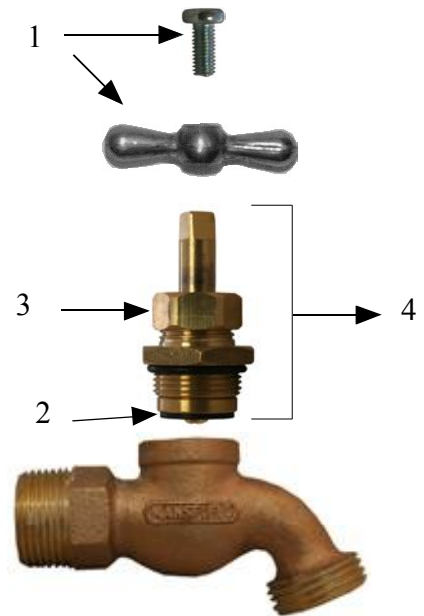

Repair Parts