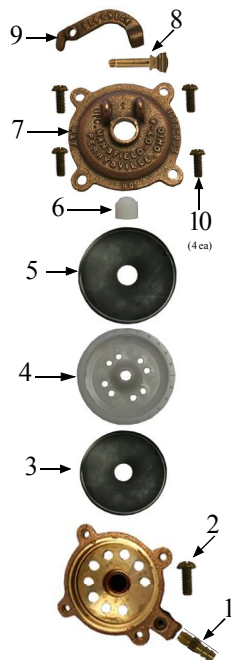

4515 East 139th Street
 Grandview, MO 64030
 (800) 362-9055
 Fax (800) 362-1463
www.PRIER.com

Anti-Siphon Brass Ballcock

Mansfield Style 07 Series

Features

The 07 Ballcock, the industry's finest, is efficient, dependable, quiet and provides features found in no other Ballcock. With its specially designed silencer and bottom outlet the 07 operates virtually noiselessly. It's quick, snap action shutoff eliminates whine and whistle. Its hush tube prevents chatter. The 07 operates equally well at high or low pressures and adjusts easily to control water refill for both tank and bowl. For dependability, the seat disc is constructed of long-life Celcon. For simple serviceability, all internal parts are easily accessible. The 07 meets all code requirements and it is anti-siphon, preventing the tank water from being siphoned back into the water supply.

- Dependable and Quiet
- Specially designed silencer and bottom outlet
- Quick, snap-action shutoff
- Operates equally well at high or low pressures
- Anti-Siphon, Code approved
- Adjustable water control

Ordering

07-10

- Lengths
- 10** 10" Length
 - 1112** 11 1/2" Length
 - 1212** 12 1/2" Length

Parts

ID	Part No.	Description
1	610-3001	Refill Tube Connector
2	910-3007	Refill Adjusting Screw
3	936-3014	Lower Diaphragm
4	699-3001	Celcon Seat Disc
5	636-3001	Upper Diaphragm
6	637-3001	Nylon Plunger
7	600-3003	Brass Ballcock Cap
8	910-3005	Brass Thumb Screw
9	600-3004	Brass Ballcock Lever
10	910-3006	Brass Cap Screws (4 ea)
3,5,6 8,10	630-5702	Service Kit for 07 Ballcock