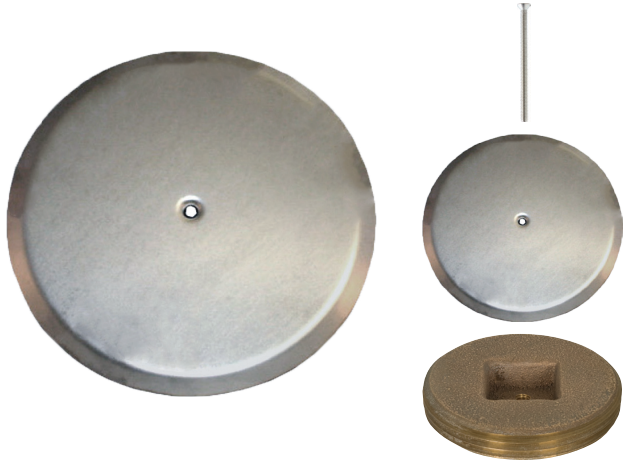

## C-330 Series Floor and Wall Covers

Application

- Heavy Duty Stainless Steel
- Floor Covers:  
14 Gauge (.080 thick)
- Wall Covers:  
22 Gauge (.030 thick)
- Polished Mirror Finish on Floor and Wall Covers

Ordering

Part No.	Description	Carton Qty	Carton Wt
C-330FL03	3" Stainless Steel Floor Cover	24	4 lbs
C-330FL04	4" Stainless Steel Floor Cover	24	6 lbs
C-330FL05	5" Stainless Steel Floor Cover	24	9 lbs
C-330FL06	6" Stainless Steel Floor Cover	24	12 lbs
C-330FL08	8" Stainless Steel Floor Cover	24	22 lbs
C-330FL10	10" Stainless Steel Floor Cover	24	40 lbs
C-330WL03	3" Stainless Steel Wall Cover	24	3 lbs
C-330WL04	4" Stainless Steel Wall Cover	24	4 lbs
C-330WL05	5" Stainless Steel Wall Cover	24	6 lbs
C-330WL06	6" Stainless Steel Wall Cover	24	8 lbs
C-330WL08	8" Stainless Steel Wall Cover	24	10 lbs
C-330WL10	10" Stainless Steel Wall Cover	24	16 lbs
914-2500-02.25	1/4"-20 x 2 1/4" Bolt-Stainless Steel	24	1 lb
914-2500-04	1/4"-20 x 4" Bolt-Stainless Steel	24	2 lbs
914-2500-06	1/4"-20 x 6" Bolt-Stainless Steel	24	3 lbs

### Extension Cover Kits

Part No.	Wall Cover Size	C-Sunk Plug Size	Bolt Length	Carton Qty	Carton Wt
C-330KT-3	3"	1 1/2"	2 1/4"	12	5 lbs
C-330KT-4	4"	2"	2 1/4"	12	6 lbs
C-330KT-6	6"	3"	2 1/4"	12	8 lbs
C-330KT-8	8"	4"	2 1/4"	12	14 lbs