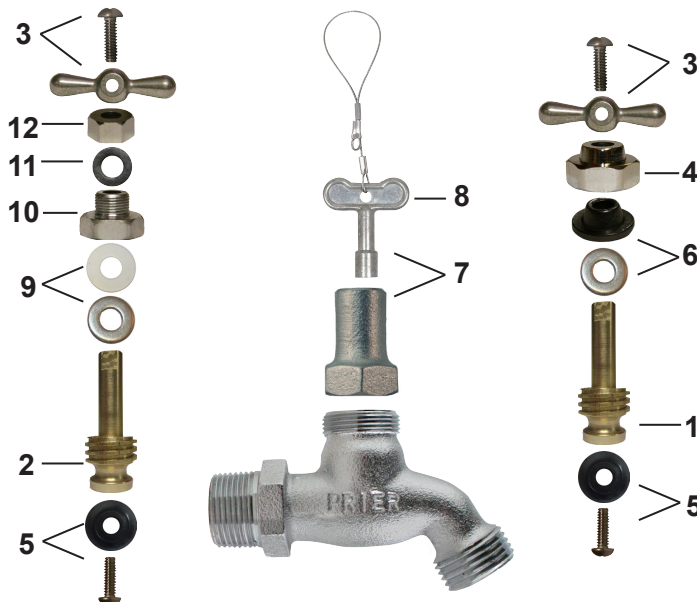

The PRIER C-138 Heavy Pattern Hose Bibbs are for installation in non-freezing areas such as basements, garages and for outdoor installations in mild climates. The heavy pattern design with solid brass stem assures years of reliable service with minimal maintenance. Stuffing box design is available for additional protection.

Features

- Heavy pattern cast brass construction
- Satin nickel chromium finish
- Solid brass operating stem
- Inlet available 1/2" MPT x 1/2" female sweat or 3/4" MPT x 1/2" female sweat
- 3/4" garden hose connection outlet
- C-238 shipped with operating key

Ordering

C-138NP.50

Replacement Parts

ID	Part No.	Description
1, 5	231-0001	Stem Assembly (C-138)
2, 5	231-0002	Stem Assembly (C-138ST)
3	C-138KT-801	T-Handle and Screw Kit
4	310-1012	Packing Nut (C-138)
5	C-135KT-802	Seat Washer Replacement Kit
6	C-134KT-803	Packing Kit (C-138)
6, 7, 8	C-134KT-804	Loose Key Conversion Kit
8	C-108KT-808	Loose Key on Lanyard
9	390-0001	Packing Only
10	310-0005	Packing Nut (C-138ST)
11	393-0001	Stuffing Box Packing (C-138ST)
12	310-0006	Stuffing Box (C-138ST)