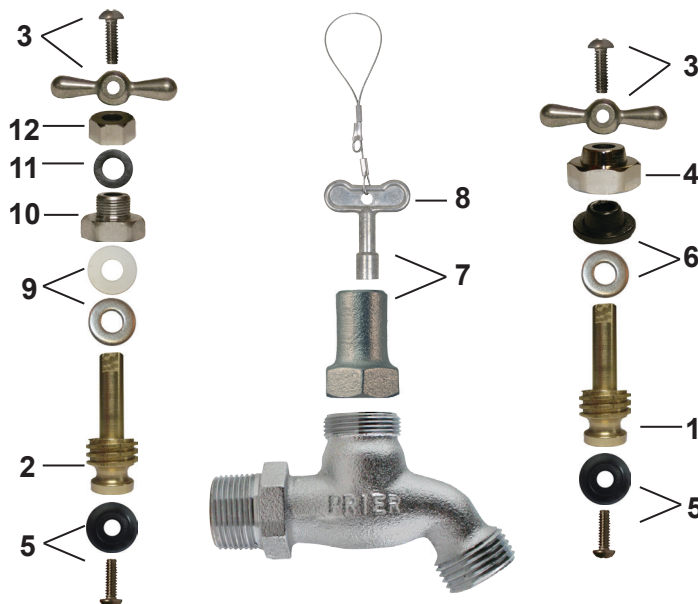

4515 East 139th Street
 Grandview, MO 64030
 (800) 362-9055
 Fax (800) 362-1463
 www.PRIER.com

Heavy Pattern Hose Bibbs

Application

- Heavy Pattern
- Solid Cast Brass
- Satin Nickel Chromium Finish
- Stuffing Box Design Available

The PRIER C-138 Heavy Pattern Hose Bibbs are for installation in non-freezing areas such as basements, garages and for outdoor installations in mild climates. The heavy pattern design with solid brass stem assures years of reliable service with minimal maintenance. Stuffing box design is available for additional protection.

Features

- Heavy pattern cast brass construction
- Satin nickel chromium finish
- Solid brass operating stem
- Inlet available 1/2" MPT x 1/2" female sweat or 3/4" MPT x 1/2" female sweat
- 3/4" garden hose connection outlet
- C-238 shipped with operating key

Ordering

C-138NP.50

| ID | Part No. | Description |
|---------|-------------|--------------------------------|
| 1, 5 | 231-0001 | Stem Assembly (C-138) |
| 2, 5 | 231-0002 | Stem Assembly (C-138ST) |
| 3 | C-138KT-801 | T-Handle and Screw Kit |
| 4 | 310-1012 | Packing Nut (C-138) |
| 5 | C-135KT-802 | Seat Washer Replacement Kit |
| 6 | C-134KT-803 | Packing Kit (C-138) |
| 6, 7, 8 | C-134KT-804 | Loose Key Conversion Kit |
| 8 | C-108KT-808 | Loose Key on Lanyard |
| 9 | 390-0001 | Packing Only |
| 10 | 310-0005 | Packing Nut (C-138ST) |
| 11 | 393-0001 | Stuffing Box Packing (C-138ST) |
| 12 | 310-0006 | Stuffing Box (C-138ST) |