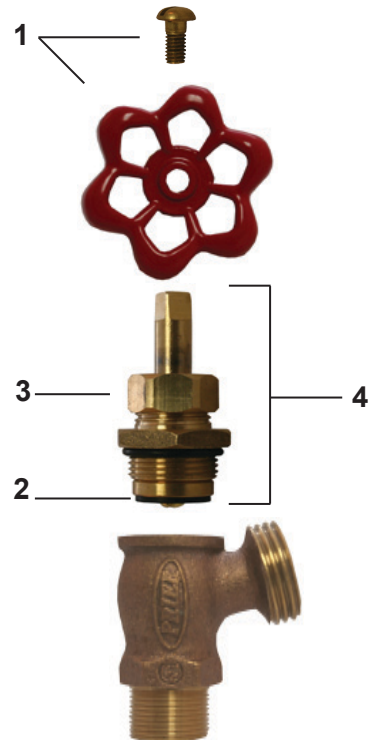

4515 East 139th Street
 Grandview, MO 64030
 (800) 362-9055
 Fax (800) 362-1463
 www.PRIER.com

Heavy Pattern Boiler Drains

Mansfield Style 526 Series

Application

Features

- Heavy pattern casted red brass construction
- Solid brass operating stem
- Large unobstructed waterways for greater flow rates
- Cast metal handle assembly with brass mounting screw
- Red, blue or green operating handle options
- Packing nut design for years of reliable life
- AFG teflon with graphite packing
- Female and SWT iron pipe inlet connections
- 3/4" garden hose connection outlet
- Solid brass fast-travel stem with ACME threads
- Each valve individually air-tested

Replacement Parts

Ordering

526.40-B

Inlet
 40- 1/2" FIP
 42- 1/2" MIP x 1/2" SWT
 43- 1/2" Compression
 62- 3/4" MIP

Handle Option
 None- Red
 B- Blue
 G- PRIER Green

ID	Part No.	Description
1	630-0045	Handle and Screw Kit
2	630-0047	Bibb Washer and Screw Kit
3	339-3003	Packing Only
4	231-3101	Stem Assembly Complete
	630-0043	Service Kit for Boiler Drains, Contains: 1, 2, 3