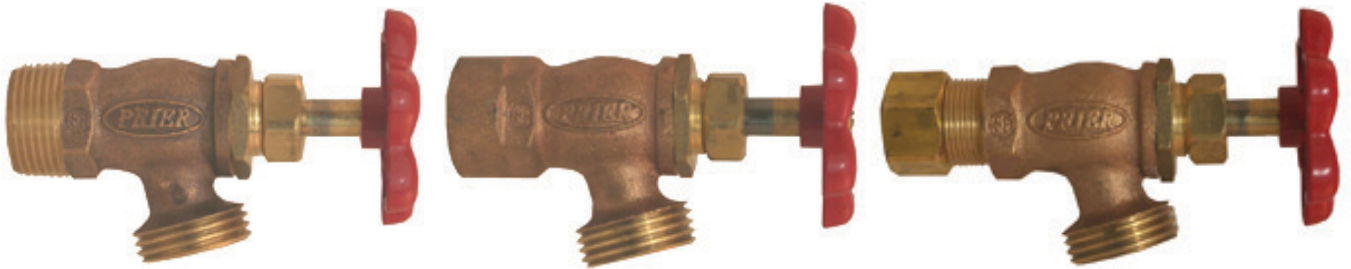

4515 East 139th Street
 Grandview, MO 64030
 (800) 362-9055
 Fax (800) 362-1463
 www.PRIER.com

Heavy Pattern Boiler Drains

Mansfield Style 526 Series

Application

Features

- Heavy pattern casted red brass construction
- Solid brass operating stem
- Large unobstructed waterways for greater flow rates
- Cast metal handle assembly with brass mounting screw
- Red, blue or green operating handle options
- Packing nut design for years of reliable life
- AFG teflon with graphite packing
- Female and SWT iron pipe inlet connections
- 3/4" garden hose connection outlet
- Solid brass fast-travel stem with ACME threads
- Each valve individually air-tested

Replacement Parts

Ordering

526.40-B

Inlet
 40- 1/2" FIP
 42- 1/2" MIP x 1/2" SWT
 43- 1/2" Compression
 62- 3/4" MIP

Handle Option
 None- Red
 B- Blue
 G- PRIER Green

ID	Part No.	Description
1	630-0045	Handle and Screw Kit
2	630-0047	Bibb Washer and Screw Kit
3	339-3003	Packing Only
4	231-3101	Stem Assembly Complete
	630-0043	Service Kit for Boiler Drains, Contains: 1, 2, 3