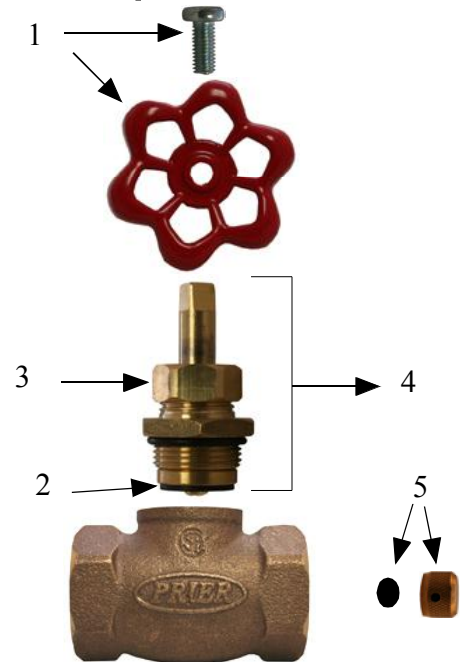

4515 East 139th Street
 Grandview, MO 64030
 (800) 362-9055
 Fax (800) 362-1463
www.PRIER.com

Heavy Pattern Globe Valves

Mansfield Style 20 & 22 Series

Features

- Heavy Pattern Casted Red Brass Construction
- Solid Brass Operating Stem
- Large unobstructed waterways for greater flow rates
- Cast metal handle assembly with brass mounting screw
- Red or Blue Operating Handle Options
- Packing Nut Design for years of reliable life
- AFG Teflon with Graphite Packing
- Iron pipe inlet connections, Female and SWT
- Solid Brass fast-travel Stem with ACME Threads
- Stop & Waste Option available
- Each valve individually air-tested

Ordering

20.40-B

Waste Option
 0 No waste option
 1 Stop & Waste design

Inlet Size
 40 1/2" FIP
 41 1/2" SWT
 60 3/4" FIP
 61 3/4" SWT

Handle Option
 None Red-Standard
 B Blue
 G Prier Green

Repair Parts

| ID | Part No. | Description |
|-------|-----------|-----------------------------|
| 1 | 630-0045 | Handle & Screw Kit |
| 2 | 630-0047 | Bibb Washer & Screw Kit |
| 3 | 339-3003 | Packing only |
| 4 | 231-3101 | Stem Assy Complete |
| 5 | 22.00-KT1 | Cap & Seal Kit for S&W |
| 1,2,3 | 630-0043 | Service Kit for Stop Valves |