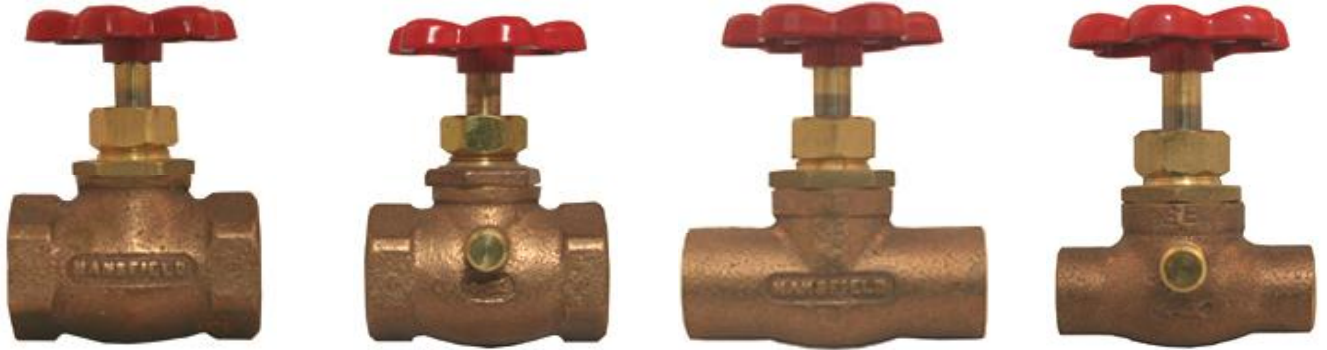

4515 East 139th Street
 Grandview, MO 64030
 (800) 362-9055
 Fax (800) 362-1463
www.PRIER.com

Heavy Pattern Globe Valves

Mansfield Style 20 & 22 Series

Features

- Heavy Pattern Casted Red Brass Construction
- Solid Brass Operating Stem
- Large unobstructed waterways for greater flow rates
- Cast metal handle assembly with brass mounting screw
- Red or Blue Operating Handle Options
- Packing Nut Design for years of reliable life
- AFG Teflon with Graphite Packing
- Iron pipe inlet connections, Female and SWT
- Solid Brass fast-travel Stem with ACME Threads
- Stop & Waste Option available
- Each valve individually air-tested

Ordering

20.40-B

Waste Option
 0 No waste option
 1 Stop & Waste design

Inlet Size
 40 1/2" FIP
 41 1/2" SWT
 60 3/4" FIP
 61 3/4" SWT

Handle Option
 None Red-Standard
 B Blue
 G Prier Green

Repair Parts

| ID | Part No. | Description |
|-------|-----------|-----------------------------|
| 1 | 630-0045 | Handle & Screw Kit |
| 2 | 630-0047 | Bibb Washer & Screw Kit |
| 3 | 339-3003 | Packing only |
| 4 | 231-3101 | Stem Assy Complete |
| 5 | 22.00-KT1 | Cap & Seal Kit for S&W |
| 1,2,3 | 630-0043 | Service Kit for Stop Valves |