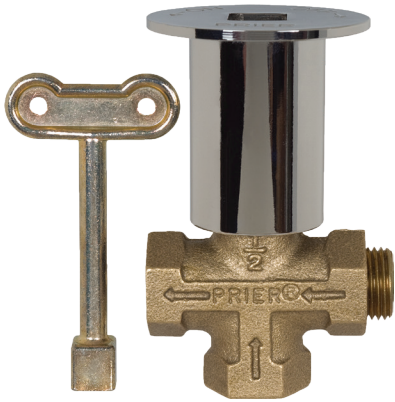

C-70/71 Hearthglow Log Lighter Kits

C-64 Brass Log Lighter Valve

C-69 Cast Iron Burner Bar

C-67 Brass Log Lighter Ball Valve

PRIER's C-70/C-71 Hearthglow Log Lighter Kit is often copied, but never quite duplicated. The Hearthglow Log Lighter Kit is designed for log burning fireplaces and can be installed with multiple log lighter bars for extra wide hearths.

The C-64 Gas Valve is a 3-way design, allowing for installation as a straight or angle valve. This design allows one valve to be used in multiple applications. The C-70 Log Lighter Kit includes a brass plug for the unused opening on the valve. The C-67 Gas Valve includes a 12" operating rod that the installer cuts to the desired length. The C-67 has the flexibility of being installed from 1" to 14" below the surface. It is perfect for below-the-joist or in-wall installation.

- **Natural Gas BTU Ratings:**
- **C-70 Kit with C-64 Gas Valve: 58,225 BTUH at 7" W.C. Inlet**
- **C-71 Kit with C-67 Gas Valve: 58,225 BTUH at 7" W.C. Inlet**

Kit Includes:

- C-64 3-Way Gas Valve or C-67 Extended Stem Gas Valve (choose one)
- Polished Brass or Polished Chrome Escutcheon
- C-69 Log Lighter Bar with ash shields
- Hearth key
- Burner Bar entry from left, right or bottom
- Available for use with LP Gas by adding PRIER 514-0001 LP Adapter to C-69 Burner Bar

ORDERING

Part No.	Description	Carton Qty	Carton Wt
C-70CP	Hearthglow Log Lighter Kit with C-64 3-Way Gas Valve-Chrome Escutcheon & Plug, C-69 Burner Bar with Plugs, Hearth Key	12	48 lbs
C-71CP	Hearthglow Log Lighter Kit with C-67 Extended Stem Gas Valve-Chrome Escutcheon, C-69 Burner Bar with Plugs, Hearth Key	12	42 lbs
C-70BR	Hearthglow Log Lighter Kit with C-64 3-Way Gas Valve-Polished Brass Escutcheon & Plug, C-69 Burner Bar with Plugs, Hearth Key	12	48 lbs
C-71BR	Hearthglow Log Lighter Kit with C-67 Extended Stem Gas Valve-Brass Escutcheon, C-69 Burner Bar with Plugs, Hearth Key	12	48 lbs
514-0001	LP Gas Adapter for PRIER C-69 Burner Bar	1	N/A